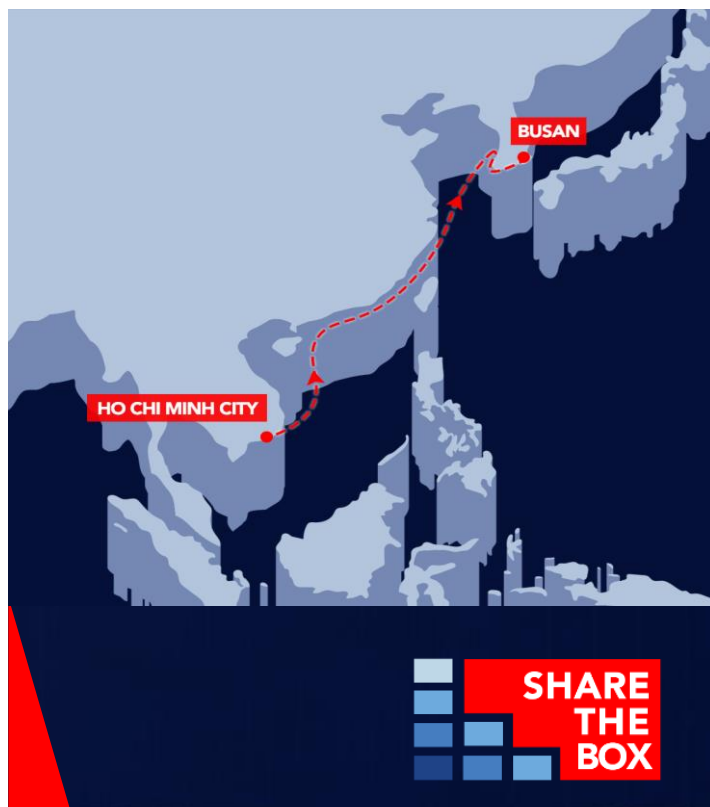

WE KEEP YOUR SHIPMENTS MOVING

LCL SERVICE: HO CHI MINH TO BUSAN

CEVA LCL - Container-sharing options for your shipment. We operate weekly services on more than 600 lanes.

OUR SOLUTIONS

Fastest transits available:

- **Weekly service**
- **7 days** Port / Port transit time
- **Door Pickups** available in Ho Chi Minh
- **Door Delivery** available in Busan
- **Pyramid Line offices** at origin and destination

CEVA ADVANTAGES

CEVA differentiating features for your LCL Freight:

- Global Network with more than **1000 locations** using strategic **gateways globally**
- Organization of **competent LCL professionals**
- Service Portfolio of more than **10,000 port pairs**
- **Full track and trace capabilities**