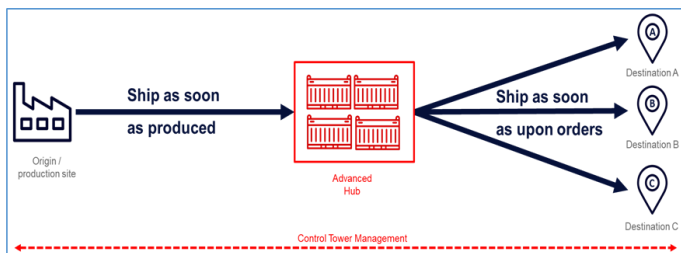

# CEVA LOGISTICS | Advanced Hub Solutions

CEVA Logistics is able to combine your freight with worldwide sophisticated hub logistics services.

## Our Solution

Strategically located, our Advanced Hubs enable you to push inventory closer to your potential customer whether or not the final market is known.

- 3 levels of service from basic freight and storage services to more comprehensive and **customized 4PL solution**
- **Storage costs optimization** by managing “First In First Out” in the hub

First leg	Hub	Second leg
<ul style="list-style-type: none"> <li>▪ Ship as many containers per booking</li> <li>▪ Non commercial value waybill</li> <li>▪ Port of Discharge book as the Advanced Hub</li> </ul>	<ul style="list-style-type: none"> <li>▪ T/S declaration to terminal authority</li> <li>▪ Cargo stays inside container in terminal (FTZ)</li> <li>▪ Containers remain T/S status</li> <li>▪ Inventory management</li> </ul>	<ul style="list-style-type: none"> <li>▪ Ship as ordered</li> <li>▪ Negotiable BL</li> <li>▪ Port of Loading book as the Advanced Hub</li> </ul>